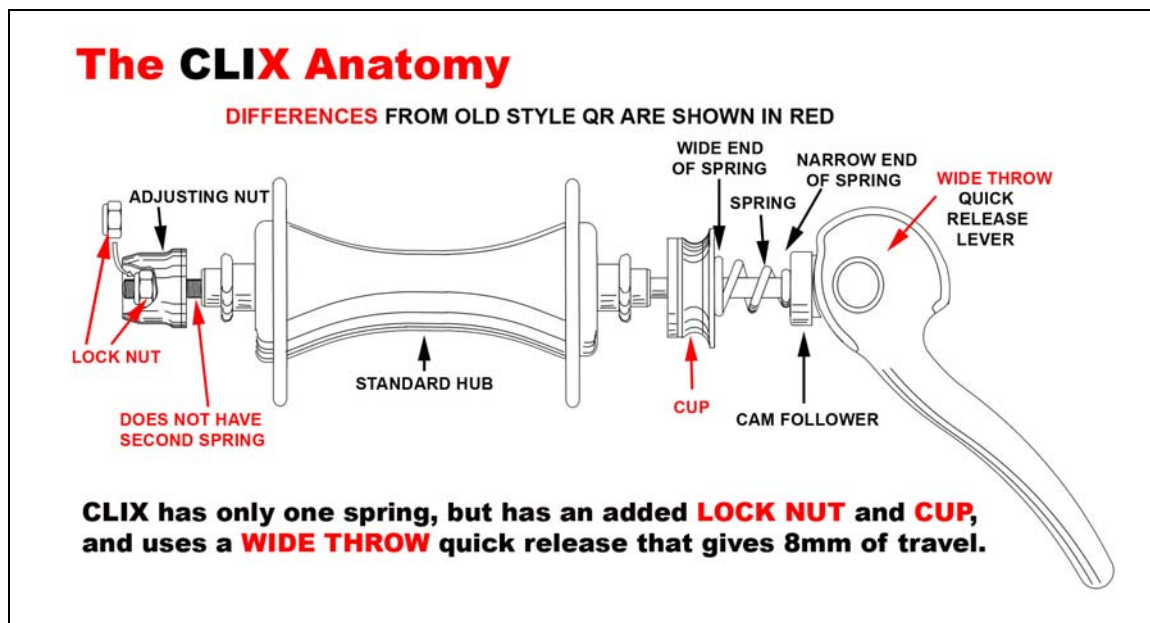

CAMBRIDGE, MA – CLIX Wheel Release Systems™ announced a revolutionary new wheel release system, called CLIX™. For the first time ever, riders are able to install and lock their front wheel with no cam adjustment, and with only one hand.

The traditional quick release was invented in 1927 and is a safe and effective system when operated correctly. However, correct operation is not inherently obvious to all riders. The problem can occur when the rider spins the quick release lever like a 'wing nut' until it is tightened, rather than operating it properly like a quick release cam. This gives the impression that the wheel is safely fastened when it is not. With the new CLIX system, the rider does not need to tighten the system by turning it. The rider simply closes the lever in one motion.